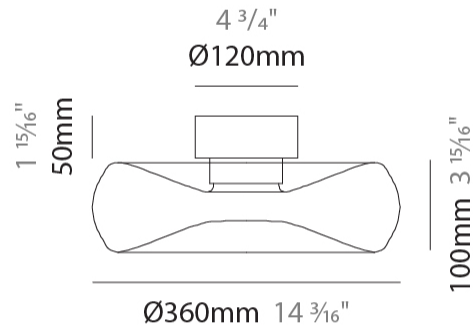

GENERAL

Series: Fold
 Partner: Cangini & Tucci
 Division: Design
 Installation: Surface
 Product Type: Ceiling Surface
 Mounting Location: Ceiling

PHYSICAL

Shape: Abstract
 Diameter (mm): 360
 Diameter (in): 14 ³/₁₆
 Height (mm): 150
 Height (in): 5 ⁷/₈
 Weight (kg): 1.735
 Weight (lbs): 3.83
 Fixture Finish: [AMB](#) / [GRN](#) / [PNK](#) / [RUB](#) / [SKB](#) / [SMK](#) / [TOB](#) / [TRA](#)
 Holder Finish: [CHR](#) / [BLK](#)
 Fixture Material: Glass / Metal
 Primary Material: Glass - Borosilicate
 Cable Details: 1500mm Transparent Cable
 Upon Request: Black Fabric Cable

LED

Color Temperature (*K): [2700](#) / [3000](#)
 Nominal Lumen (lm): 2370
 CRI: >95 CRI

OPTICAL

RATINGS AND CERTIFICATIONS

Certified By: Certified for North American Standards
 IP rating: IP20

FOLD SURFACE

GENERAL

Series: Fold
Partner: Cangini & Tucci
Division: Design
Installation: Surface
Product Type: Wall Surface
Mounting Location: Wall

PHYSICAL

Shape: Abstract
Diameter (mm): 360
Diameter (in): 14 ³ / ₁₆
Height (mm): 360
Depth (mm): 150
Height (in): 14 ³ / ₁₆
Depth (in): 5 ⁷ / ₁₆
Weight (kg): 1.735
Weight (lbs): 3.83
Fixture Finish: AMB / GRN / PNK / RUB / SKB / SMK / TOB / TRA
Holder Finish: CHR / BLK
Fixture Material: Glass / Metal
Primary Material: Glass - Borosilicate
Cable Details: 1500mm Transparent Cable
Upon Request: Black Fabric Cable